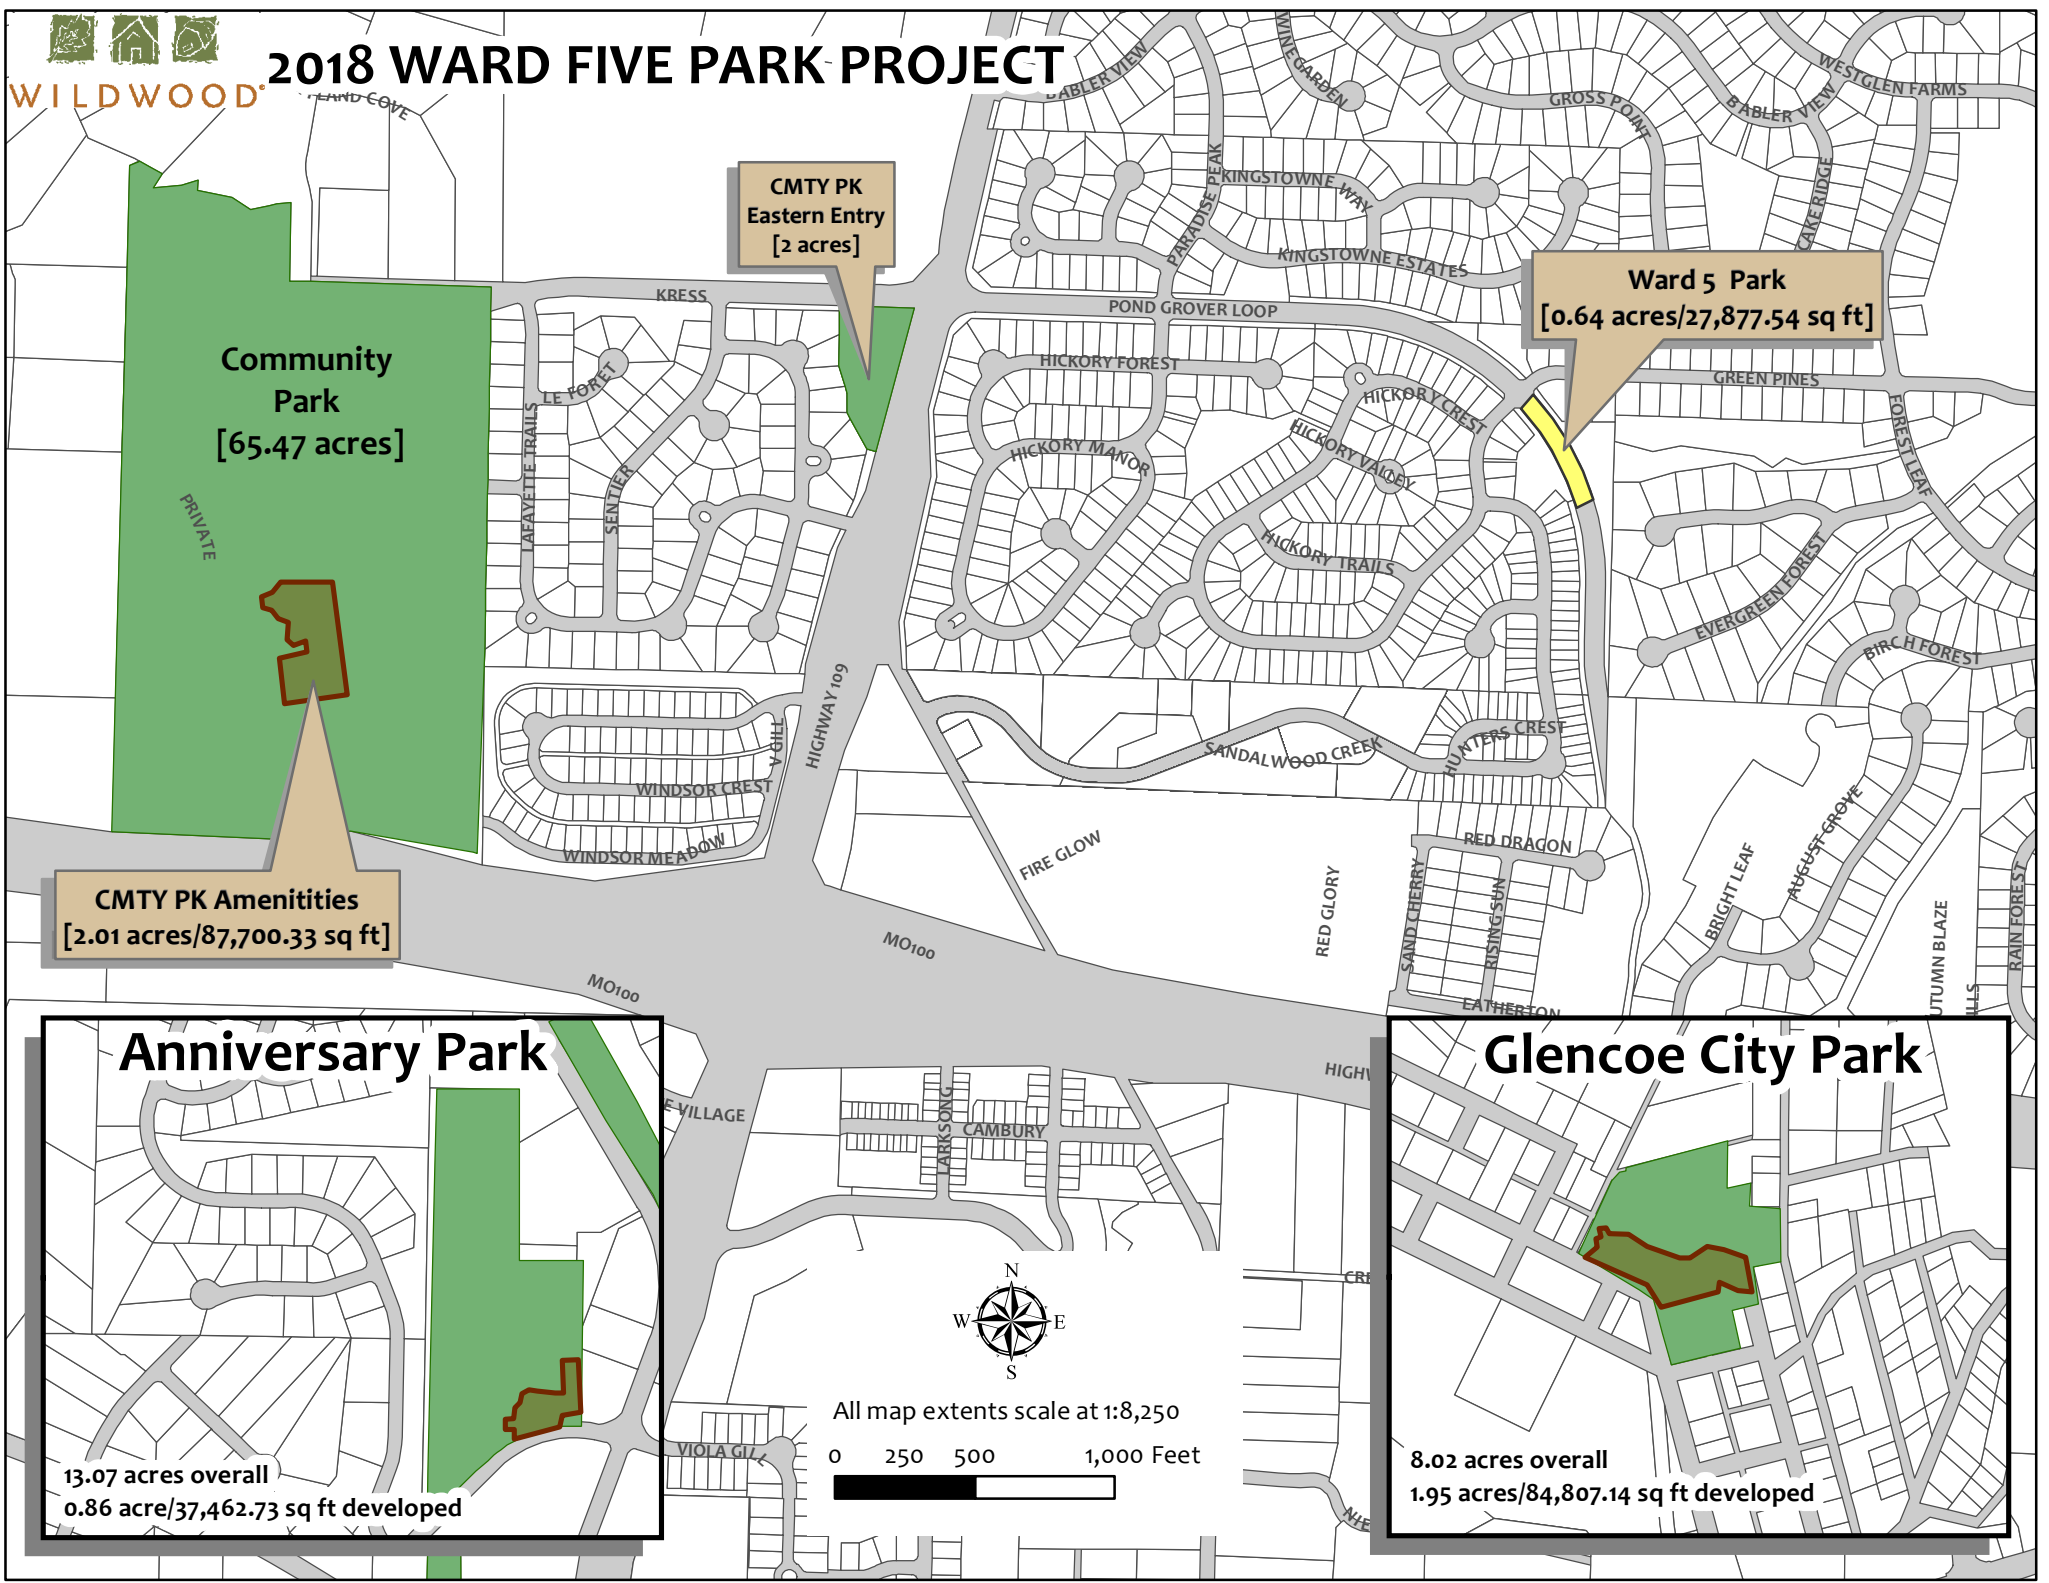

2018 WARD FIVE PARK PROJECT

Community Park
[65.47 acres]

CMTY PK Eastern Entry
[2 acres]

Ward 5 Park
[0.64 acres/27,877.54 sq ft]

CMTY PK Amenities
[2.01 acres/87,700.33 sq ft]

Anniversary Park

13.07 acres overall
0.86 acre/37,462.73 sq ft developed

Glencoe City Park

8.02 acres overall
1.95 acres/84,807.14 sq ft developed