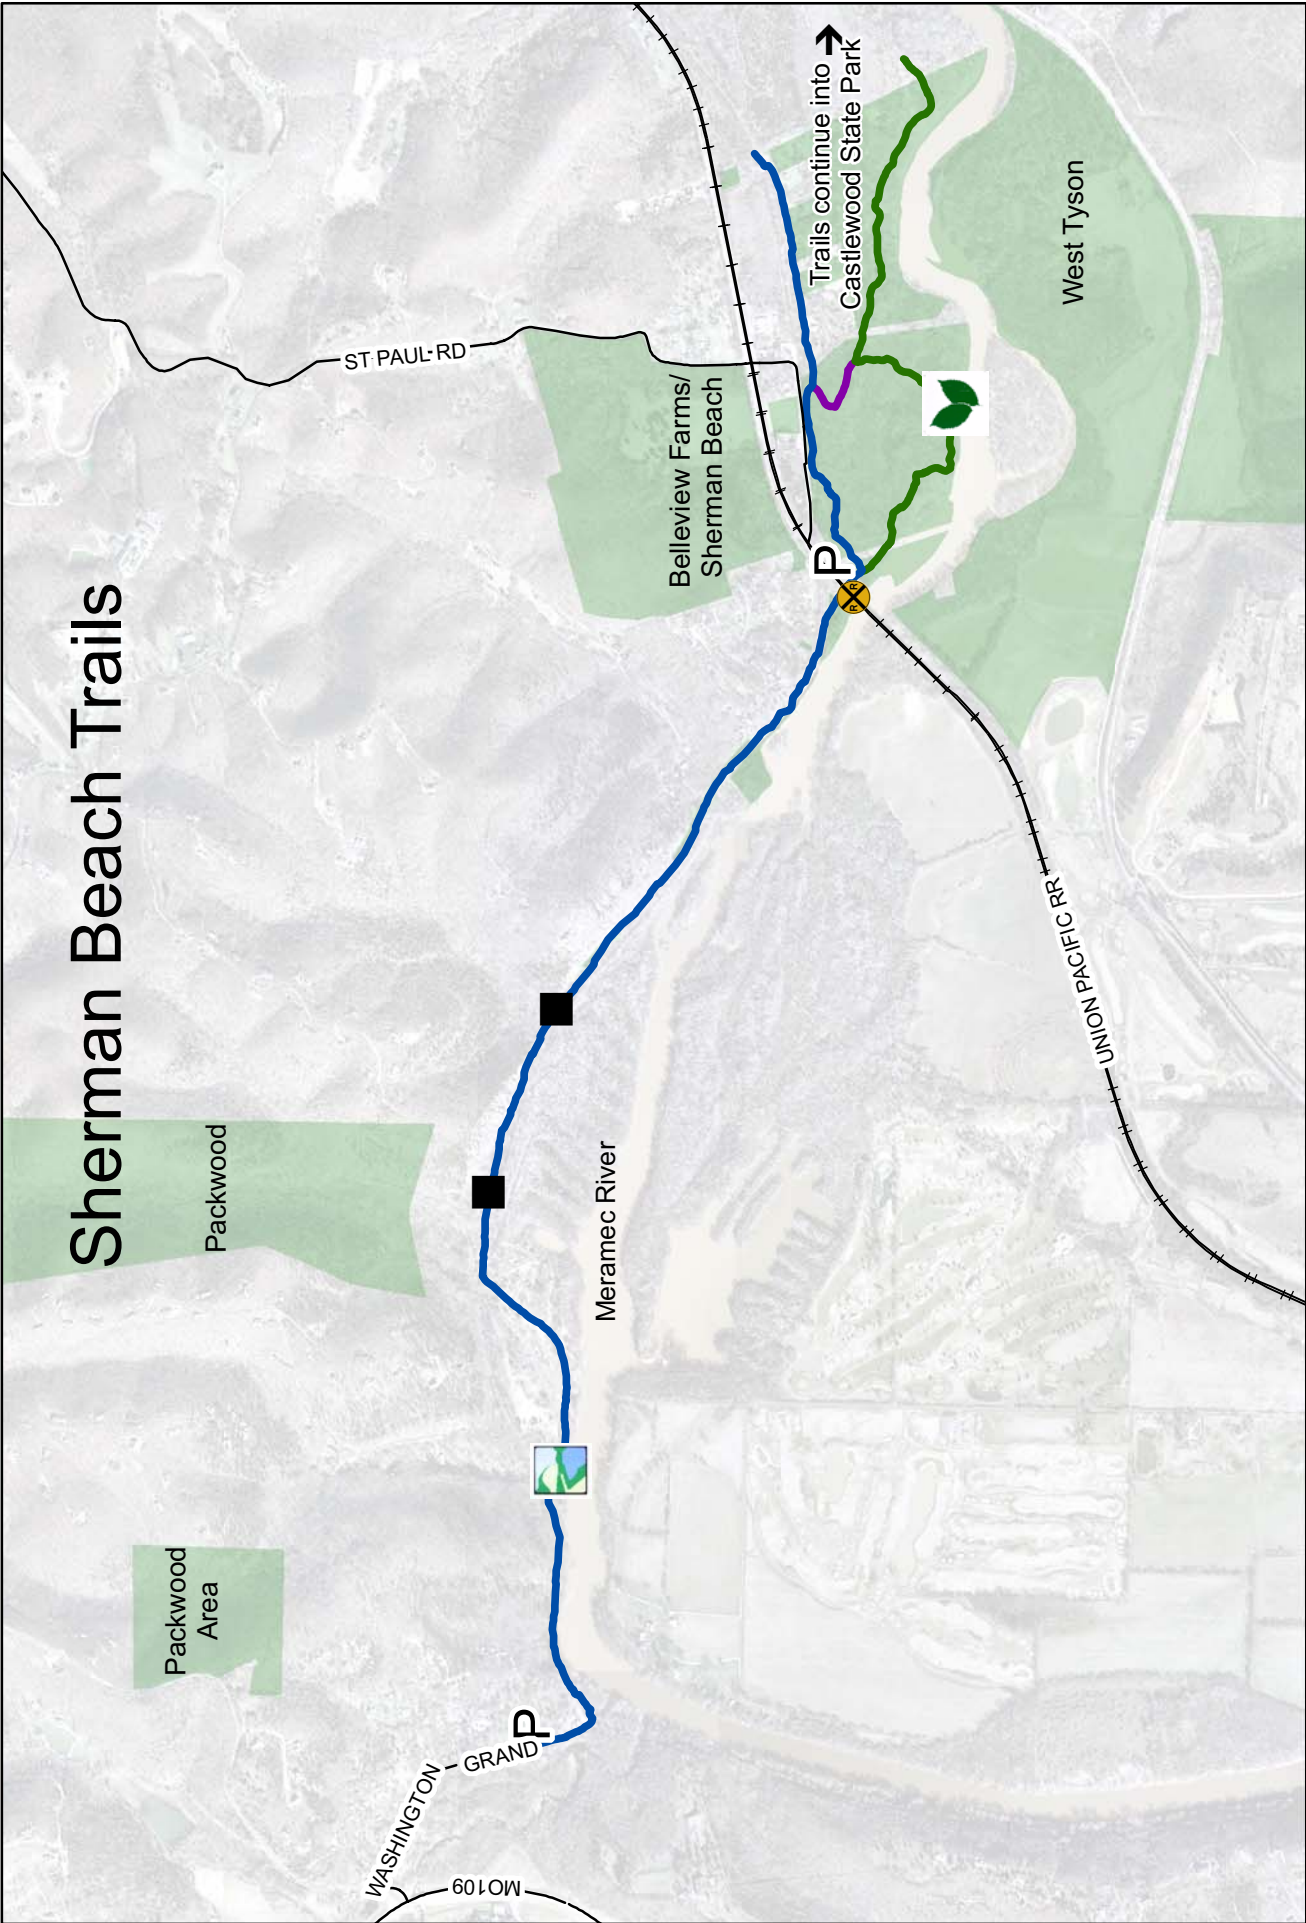

Sherman Beach Trails

N
 Al Foster Trail 3.4 mi
 Stinging Nettle Trail 1.4 mi
 Connector Trail 0.2 mi
 Bridge
 Railroad Overpass
 P Parking/Trailhead
 Park Property

COUNTY PARKS